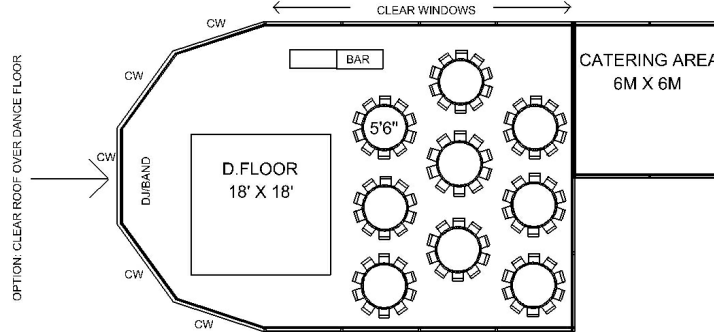

12m x 18m Frame Marquee for up to 90 People - Prices From: £4317 inc VAT

- Frame Marquee
- Marquee Linings - Flat or Pleated
- Clear Windows
- Beige Carpet
- Lighting - Uplighters
- Dance Floor - 18' x 18'
- Furniture (Chairs/Tables) for 90 people
- Catering Tent (6m x 6m)
- Damage Waiver

12M X 18M FRAME MARQUEE WITH ROUNDED END

12M X 18M FRAME MARQUEE

12m x 21m Frame Marquee for up to 110 People - Prices From: £4987 inc VAT

- Frame Marquee
- Marquee Linings - Flat or Pleated
- Clear Windows
- Beige Carpet
- Lighting - Uplighters
- Dance Floor - 18' x 18'
- Furniture (Chairs/Tables) for 110 people
- Catering Tent (6m x 6m)
- Damage Waiver

12M X 21M FRAME MARQUEE WITH ROUNDED END

12M X 21M FRAME MARQUEE

Additional Hire Options:

Luxury Trailer Toilet Hire

- 1 + 1 (1 x ladies, 1 x gents)
- 2 + 1 (2 x ladies, 1 x gents, 2 x urinals)
- 3 + 1 (3 x ladies, 1 x gents, 2 x urinals)