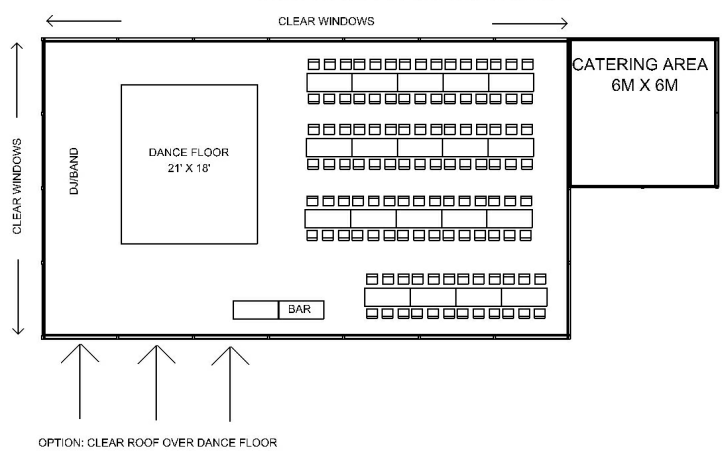

12m x 18m Frame Marquee for up to 90 People - Prices From: £4317 inc VAT

- Frame Marquee
- Marquee Linings - Flat or Pleated
- Clear Windows
- Beige Carpet
- Lighting - Uplighters
- Dance Floor - 18' x 18'
- Furniture (Chairs/Tables) for 90 people
- Catering Tent (6m x 6m)
- Damage Waiver

12M X 18M FRAME MARQUEE WITH ROUNDED END

12M X 18M FRAME MARQUEE

12m x 21m Frame Marquee for up to 110 People - Prices From: £4987 inc VAT

- Frame Marquee
- Marquee Linings - Flat or Pleated
- Clear Windows
- Beige Carpet
- Lighting - Uplighters
- Dance Floor - 18' x 18'
- Furniture (Chairs/Tables) for 110 people
- Catering Tent (6m x 6m)
- Damage Waiver

12M X 21M FRAME MARQUEE WITH ROUNDED END

12M X 21M FRAME MARQUEE

Additional Hire Options:

Luxury Trailer Toilet Hire

- 1 + 1 (1 x ladies, 1 x gents)
- 2 + 1 (2 x ladies, 1 x gents, 2 x urinals)
- 3 + 1 (3 x ladies, 1 x gents, 2 x urinals)