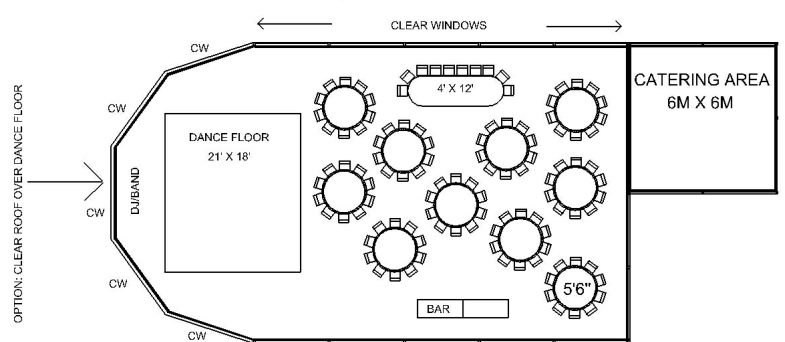

12M X 18M FRAME MARQUEE WITH ROUNDED END

12M X 18M FRAME MARQUEE

12m x 21m Frame Marquee for up to 110 People - Prices From: £4987 inc VAT

- Frame Marquee
- Marquee Linings - Flat or Pleated
- Clear Windows
- Beige Carpet
- Lighting - Uplighters
- Dance Floor - 18' x 18'
- Furniture (Chairs/Tables) for 110 people
- Catering Tent (6m x 6m)
- Damage Waiver

12M X 21M FRAME MARQUEE WITH ROUNDED END

12M X 21M FRAME MARQUEE

Additional Hire Options:

Luxury Trailer Toilet Hire

- 1 + 1 (1 x ladies, 1 x gents)
- 2 + 1 (2 x ladies, 1 x gents, 2 x urinals)
- 3 + 1 (3 x ladies, 1 x gents, 2 x urinals)