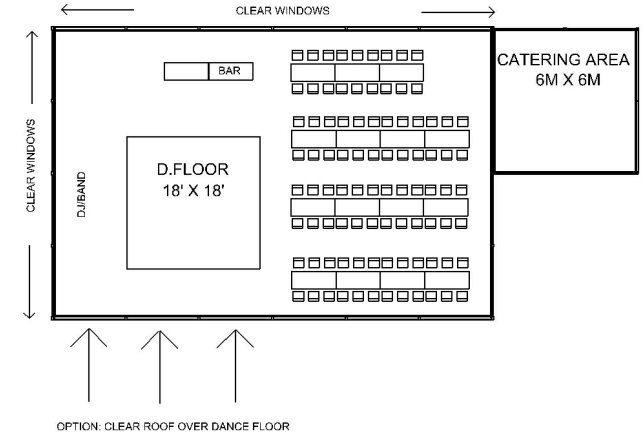

12m x 18m Frame Marquee for up to 90 People - Prices From: £4317 inc VAT

- Frame Marquee
- Marquee Linings - Flat or Pleated
- Clear Windows
- Beige Carpet
- Lighting - Uplighters
- Dance Floor - 18' x 18'
- Furniture (Chairs/Tables) for 90 people
- Catering Tent (6m x 6m)
- Damage Waiver

12M X 18M FRAME MARQUEE WITH ROUNDED END

12M X 18M FRAME MARQUEE

12m x 21m Frame Marquee for up to 110 People - Prices From: £4987 inc VAT

- Frame Marquee
- Marquee Linings - Flat or Pleated
- Clear Windows
- Beige Carpet
- Lighting - Uplighters
- Dance Floor - 18' x 18'
- Furniture (Chairs/Tables) for 110 people
- Catering Tent (6m x 6m)
- Damage Waiver

12M X 21M FRAME MARQUEE WITH ROUNDED END

12M X 21M FRAME MARQUEE

Additional Hire Options:

Luxury Trailer Toilet Hire

- 1 + 1 (1 x ladies, 1 x gents)
- 2 + 1 (2 x ladies, 1 x gents, 2 x urinals)
- 3 + 1 (3 x ladies, 1 x gents, 2 x urinals)