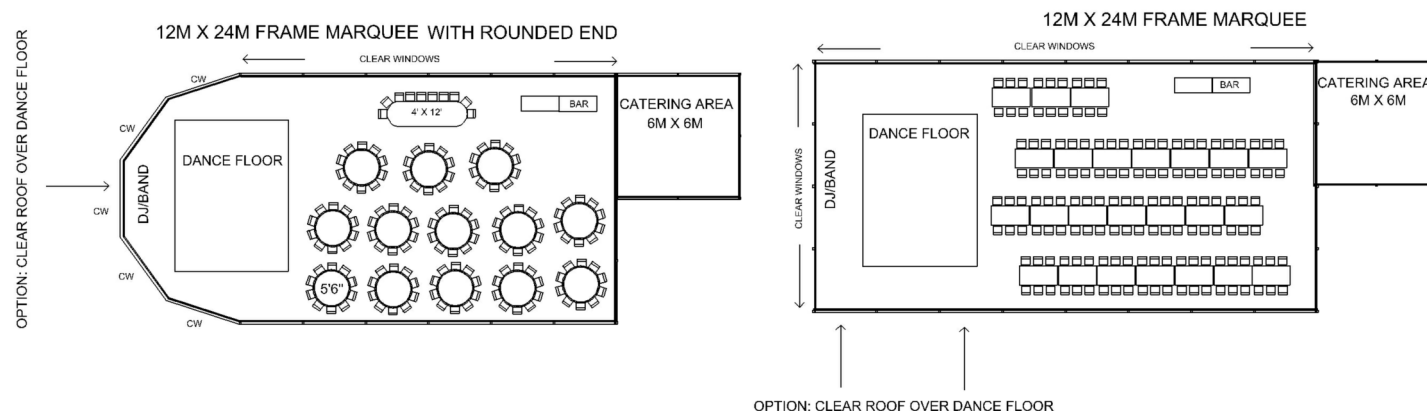

12m x 24m Frame Marquee for up to 140 People - Prices From: £5715 inc VAT

- Frame Marquee
- Marquee Linings - Flat or Pleated
- Clear Windows
- Beige Carpet
- Lighting - Uplighters
- Dance Floor - 24' x 18'
- Furniture (Chairs/Tables) for 140 people
- Catering Tent (6m x 6m)
- Damage Waiver

12m x 27m Frame Marquee for up to 170 People - Prices From: £6446 inc VAT

- Frame Marquee
- Marquee Linings - Flat or Pleated
- Clear Windows
- Beige Carpet
- Lighting - Uplighters
- Dance Floor - 24' x 18'
- Furniture (Chairs/Tables) for 170 people
- Catering Tent (6m x 6m)
- Damage Waiver