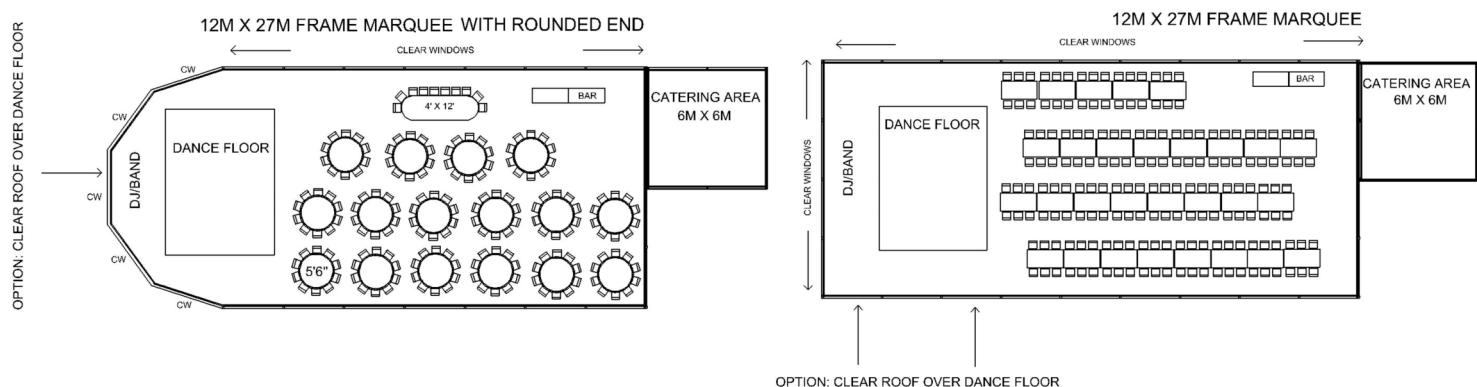

12m x 24m Frame Marquee for up to 140 People - Prices From: £5715 inc VAT

- Frame Marquee
- Marquee Linings - Flat or Pleated
- Clear Windows
- Beige Carpet
- Lighting - Uplighters
- Dance Floor - 24' x 18'
- Furniture (Chairs/Tables) for 140 people
- Catering Tent (6m x 6m)
- Damage Waiver

12m x 27m Frame Marquee for up to 170 People - Prices From: £6446 inc VAT

- Frame Marquee
- Marquee Linings - Flat or Pleated
- Clear Windows
- Beige Carpet
- Lighting - Uplighters
- Dance Floor - 24' x 18'
- Furniture (Chairs/Tables) for 170 people
- Catering Tent (6m x 6m)
- Damage Waiver