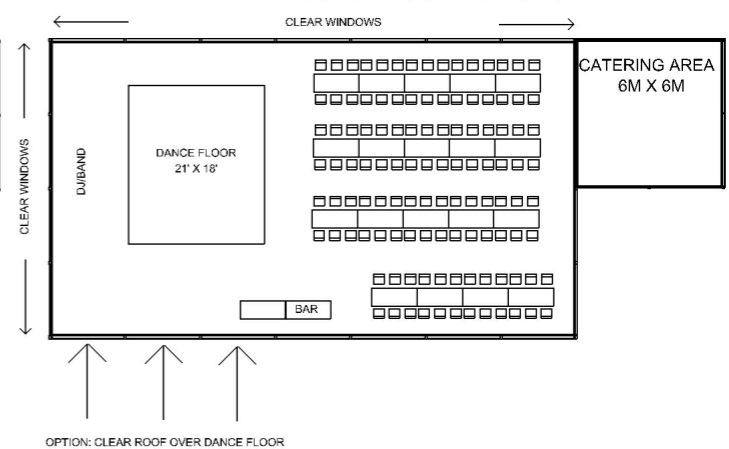

12m x 18m Frame Marquee for up to 90 People - Prices From: £5236 inc VAT

Frame Marquee

- Marquee Linings - Flat or Pleated
- Clear Windows
- Beige Carpet
- Lighting - Uplighters
- Dance Floor - 18' x 18'
- Furniture (Chairs/Tables) for 90 people
- Catering Tent (6m x 6m)
- Damage Waiver

* Toilet Hire & Generator Hire Prices on Page 5

12M X 18M FRAME MARQUEE WITH ROUNDED END

12M X 18M FRAME MARQUEE

12m x 21m Frame Marquee for up to 110 People - Prices From: £6049 inc VAT

Frame Marquee

- Marquee Linings - Flat or Pleated
- Clear Windows
- Beige Carpet
- Lighting - Uplighters
- Dance Floor - 18' x 18'
- Furniture (Chairs/Tables) for 110 people
- Catering Tent (6m x 6m)
- Damage Waiver

* Toilet Hire & Generator Hire Prices on Page 5

12M X 21M FRAME MARQUEE WITH ROUNDED END

12M X 21M FRAME MARQUEE

Additional Hire Options:

Luxury Trailer Toilet Hire

- 1 + 1 (1 x ladies, 1 x gents)
- 2 + 1 (2 x ladies, 1 x gents, 2 x urinals)
- 3 + 1 (3 x ladies, 1 x gents, 2 x urinals)