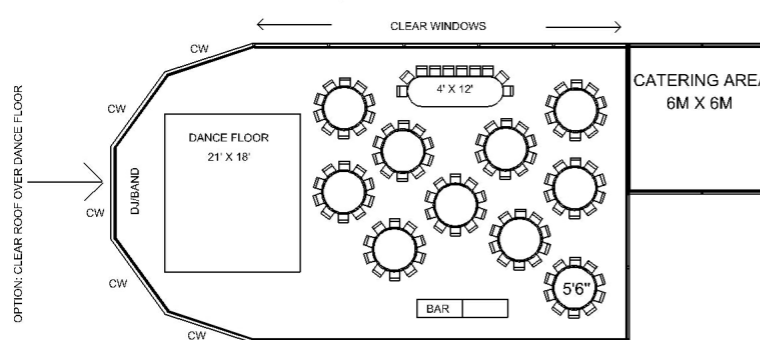

* Toilet Hire & Generator Hire Prices on Page 5

12M X 18M FRAME MARQUEE WITH ROUNDED END

12M X 18M FRAME MARQUEE

12m x 21m Frame Marquee for up to 110 People - Prices From: £6049 inc VAT

Frame Marquee

- Marquee Linings - Flat or Pleated
- Clear Windows
- Beige Carpet
- Lighting - Uplighters
- Dance Floor - 18' x 18'
- Furniture (Chairs/Tables) for 110 people
- Catering Tent (6m x 6m)
- Damage Waiver

* Toilet Hire & Generator Hire Prices on Page 5

12M X 21M FRAME MARQUEE WITH ROUNDED END

12M X 21M FRAME MARQUEE

Additional Hire Options:

Luxury Trailer Toilet Hire

- 1 + 1 (1 x ladies, 1 x gents)
- 2 + 1 (2 x ladies, 1 x gents, 2 x urinals)
- 3 + 1 (3 x ladies, 1 x gents, 2 x urinals)