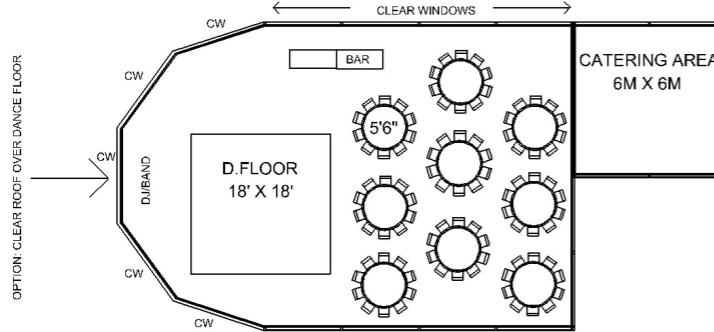

12m x 18m Frame Marquee for up to 90 People - Prices From: £5236 inc VAT

Frame Marquee

- Marquee Linings - Flat or Pleated
- Clear Windows
- Beige Carpet
- Lighting - Uplighters
- Dance Floor - 18' x 18'
- Furniture (Chairs/Tables) for 90 people
- Catering Tent (6m x 6m)
- Damage Waiver

* Toilet Hire & Generator Hire Prices on Page 5

12M X 18M FRAME MARQUEE WITH ROUNDED END

12M X 18M FRAME MARQUEE

12m x 21m Frame Marquee for up to 110 People - Prices From: £6049 inc VAT

Frame Marquee

- Marquee Linings - Flat or Pleated
- Clear Windows
- Beige Carpet
- Lighting - Uplighters
- Dance Floor - 18' x 18'
- Furniture (Chairs/Tables) for 110 people
- Catering Tent (6m x 6m)
- Damage Waiver

* Toilet Hire & Generator Hire Prices on Page 5

12M X 21M FRAME MARQUEE WITH ROUNDED END

12M X 21M FRAME MARQUEE

Additional Hire Options:

Luxury Trailer Toilet Hire

- 1 + 1 (1 x ladies, 1 x gents)
- 2 + 1 (2 x ladies, 1 x gents, 2 x urinals)
- 3 + 1 (3 x ladies, 1 x gents, 2 x urinals)