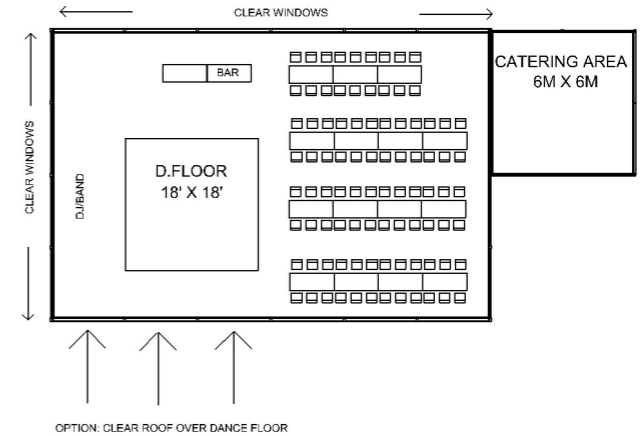

12m x 18m Frame Marquee for up to 90 People - Prices From: £5236 inc VAT

Frame Marquee

- Marquee Linings - Flat or Pleated
- Clear Windows
- Beige Carpet
- Lighting - Uplighters
- Dance Floor - 18' x 18'
- Furniture (Chairs/Tables) for 90 people
- Catering Tent (6m x 6m)
- Damage Waiver

* Toilet Hire & Generator Hire Prices on Page 5

12M X 18M FRAME MARQUEE WITH ROUNDED END

12M X 18M FRAME MARQUEE

12m x 21m Frame Marquee for up to 110 People - Prices From: £6049 inc VAT

Frame Marquee

- Marquee Linings - Flat or Pleated
- Clear Windows
- Beige Carpet
- Lighting - Uplighters
- Dance Floor - 18' x 18'
- Furniture (Chairs/Tables) for 110 people
- Catering Tent (6m x 6m)
- Damage Waiver

* Toilet Hire & Generator Hire Prices on Page 5

12M X 21M FRAME MARQUEE WITH ROUNDED END

12M X 21M FRAME MARQUEE

Additional Hire Options:

Luxury Trailer Toilet Hire

- 1 + 1 (1 x ladies, 1 x gents)
- 2 + 1 (2 x ladies, 1 x gents, 2 x urinals)
- 3 + 1 (3 x ladies, 1 x gents, 2 x urinals)