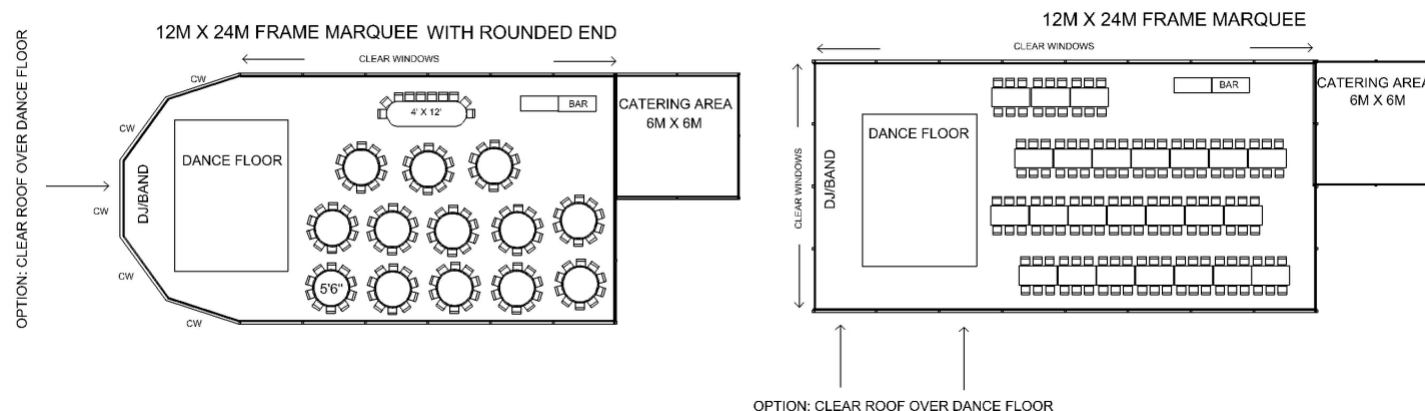

12m x 24m Frame Marquee for up to 140 People - Prices From: £6930 inc VAT

Frame Marquee

Marquee Linings - Flat or Pleated

Clear Windows

Beige Carpet

Lighting - Uplighters

Dance Floor - 24' x 18'

Furniture (Chairs/Tables) for 140 people

Catering Tent (6m x 6m)

Damage Waiver

* Toilet Hire & Generator Hire Prices on Page 5

12m x 27m Frame Marquee for up to 170 People - Prices From: £7817 inc VAT

Frame Marquee

Marquee Linings - Flat or Pleated

Clear Windows

Beige Carpet

Lighting - Uplighters

Dance Floor - 24' x 18'

Furniture (Chairs/Tables) for 170 people

Catering Tent (6m x 6m)

Damage Waiver

* Toilet Hire & Generator Hire Prices on Page 5