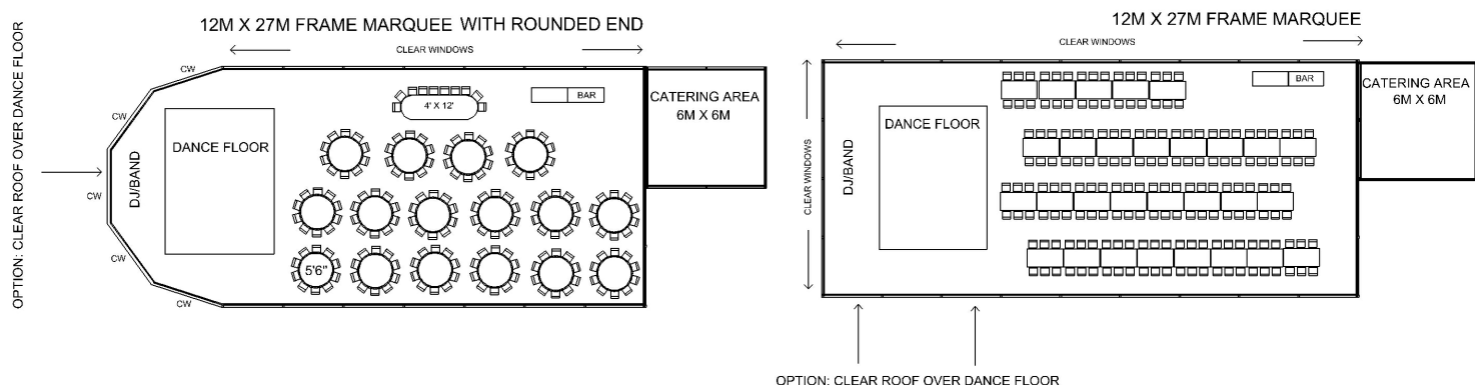

Additional Hire Options:

Luxury Trailer Toilet Hire

1 + 1 (1 x ladies, 1 x gents)

2 + 1 (2 x ladies, 1 x gents, 2 x urinals)

3 + 1 (3 x ladies, 1 x gents, 2 x urinals)

From £635

From £675

From £725

Generators

30kVA Generator - 24 hr run time (Devon/Cornwall)

Stand by Generator

£620

£185