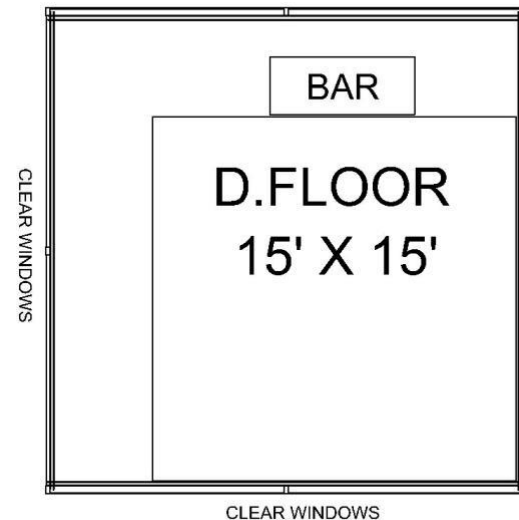

Party Marquees for Smaller Events - Up to 30 people. £1210 inc VAT

- 6m x 6m Frame Marquee (unlined)
- Clear Windows
- Beige Carpet
- Lighting - Uplighters
- Dance Floor - 15' x 15'
- Festoon Lighting
- Trestle Table x 1
- Rustic Bar
- Damage Waiver

6M X 6M FRAME MARQUEE

Party Marquees for Smaller Events - Up to 40-50 people. £1449 inc VAT

- 6m x 9m Frame Marquee (unlined)
- Clear Windows
- Beige Carpet
- Lighting - Uplighters
- Dance Floor - 15' x 15'
- Festoon Lighting
- Trestle Table x 1
- Rustic Bar
- Damage Waiver

6M X 9M FRAME MARQUEE